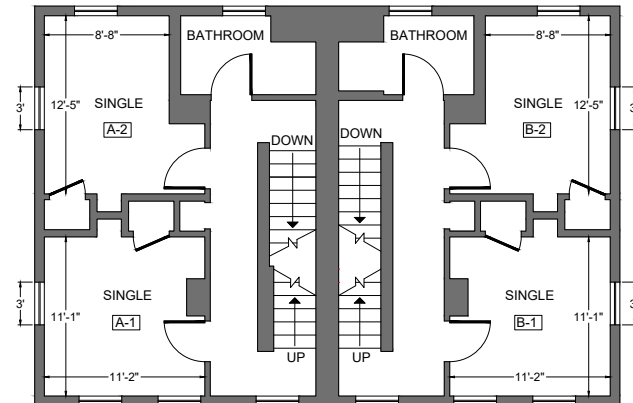

Wilson Apartments

Features

8 total residents

2 singles, 1 double per unit

Carpet

Full kitchen

Laundry access in Farr Hall

Air conditioning

FIRST FLOOR

SECOND FLOOR

THIRD FLOOR