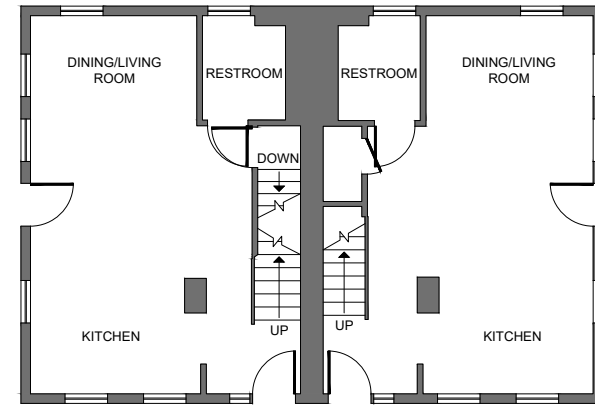

Wilson Apartments

Features

8 total residents

2 singles, 1 double per unit

Carpet

Full kitchen

Laundry access in Farr Hall

Air conditioning

FIRST FLOOR

SECOND FLOOR

THIRD FLOOR