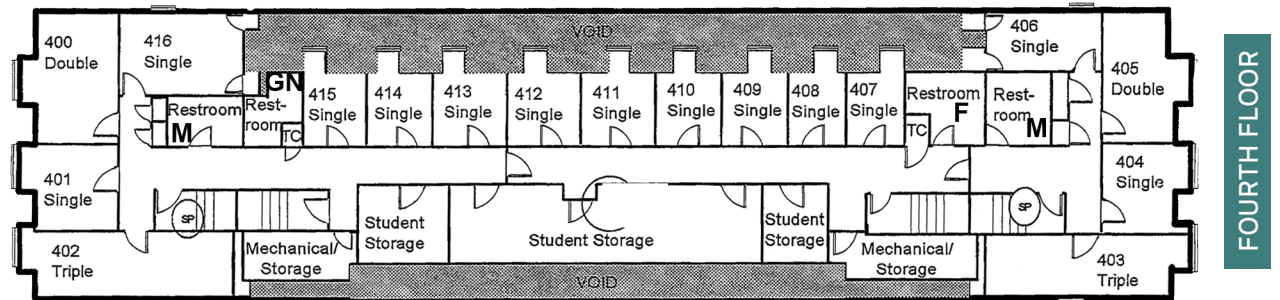

Old Kenyon Residence Hall

Features

150 total residents

44 singles, 50 doubles, 2 triples

Average double: 214 sq. ft.

Average single: 150 sq. ft.

Average triple: 300 sq. ft.

Laundry access in basement

Lounge in basement

Brick walls

No carpet

FIRST FLOOR

SECOND FLOOR

THIRD FLOOR

FOURTH FLOOR