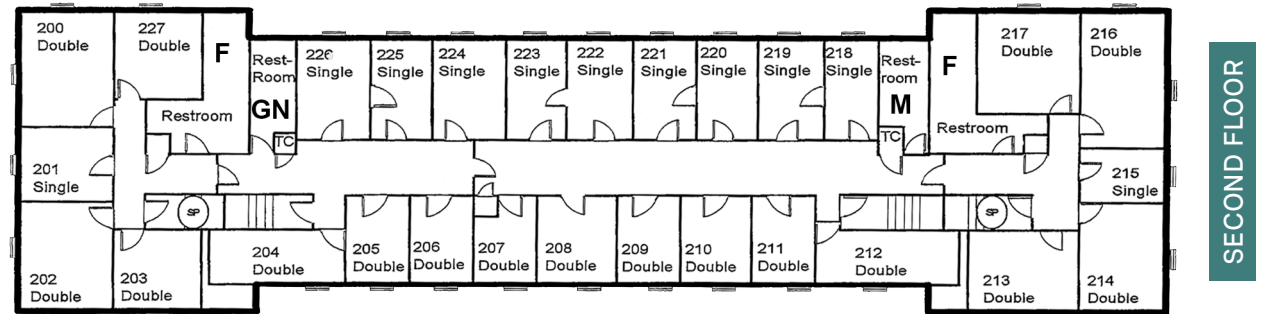

Old Kenyon Residence Hall

Features

150 total residents

44 singles, 50 doubles, 2 triples

Average double: 214 sq. ft.

Average single: 150 sq. ft.

Average triple: 300 sq. ft.

Laundry access in basement

Lounge in basement

Brick walls

No carpet

FIRST FLOOR

SECOND FLOOR

THIRD FLOOR

FOURTH FLOOR