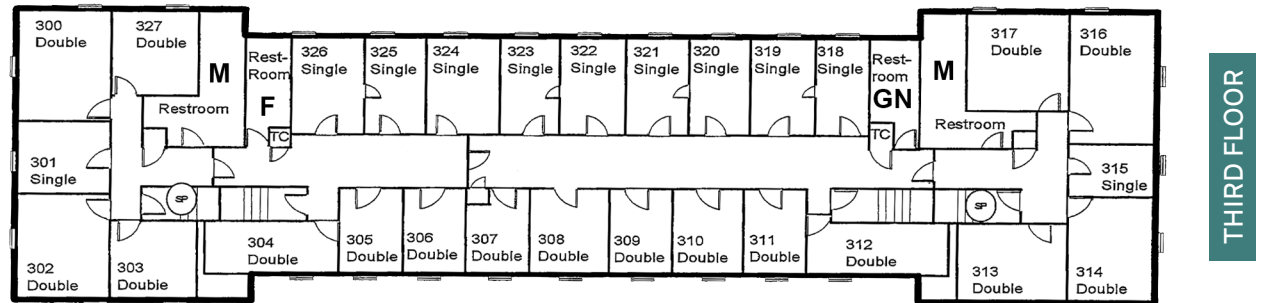

Old Kenyon Residence Hall

Features

150 total residents

44 singles, 50 doubles, 2 triples

Average double: 214 sq. ft.

Average single: 150 sq. ft.

Average triple: 300 sq. ft.

Laundry access in basement

Lounge in basement

Brick walls

No carpet

FIRST FLOOR

SECOND FLOOR

THIRD FLOOR

FOURTH FLOOR