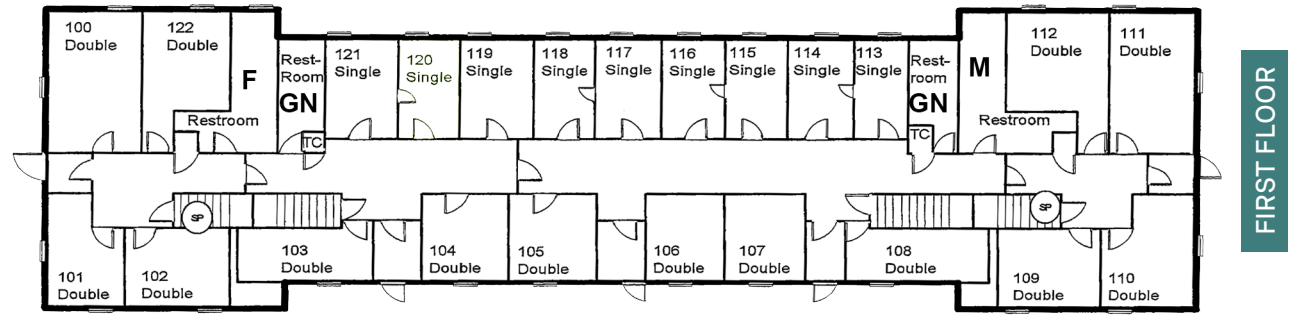

Old Kenyon Residence Hall

Features

150 total residents

44 singles, 50 doubles, 2 triples

Average double: 214 sq. ft.

Average single: 150 sq. ft.

Average triple: 300 sq. ft.

Laundry access in basement

Lounge in basement

Brick walls

No carpet

FIRST FLOOR

SECOND FLOOR

THIRD FLOOR

FOURTH FLOOR