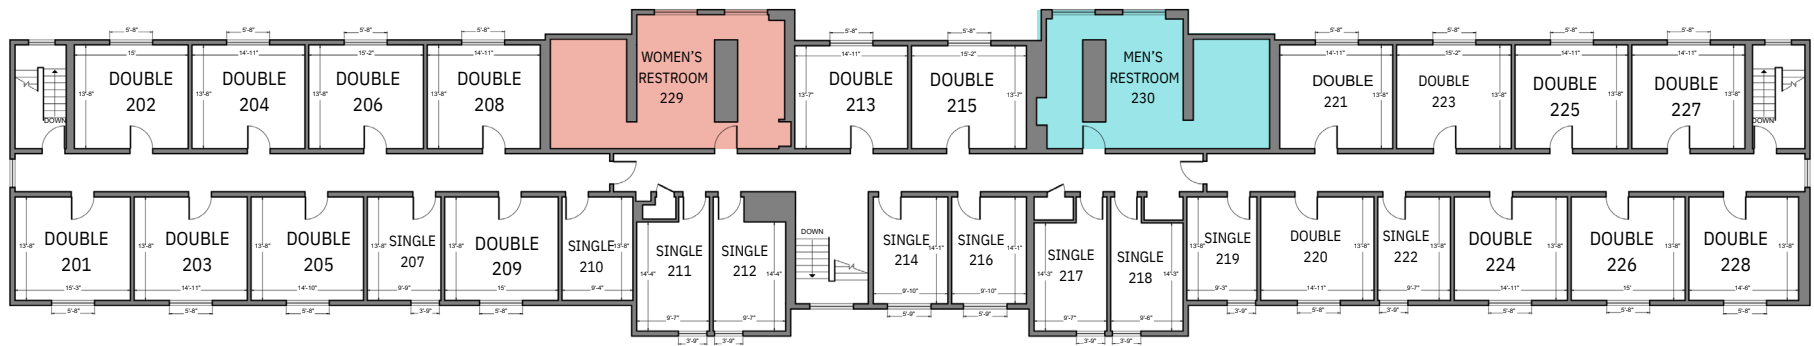

Lewis Residence Hall

Features

81 total residents

13 singles, 34 doubles

Lounge on first floor

FIRST FLOOR

Carpet in hallways

Laundry access in Gund Hall

No kitchen in building

No airconditioning

First-year student housing

- Men's Restroom
- Women's Restroom
- Vending Machine

Lewis Residence Hall

Features

80 total residents

12 singles, 34 doubles

Lounge on first floor

SECOND FLOOR

Carpet in hallways Laundry

access in Gund Hall

No kitchen in building

No air conditioning

First-year student housing

Men's Restroom
Women's Restroom