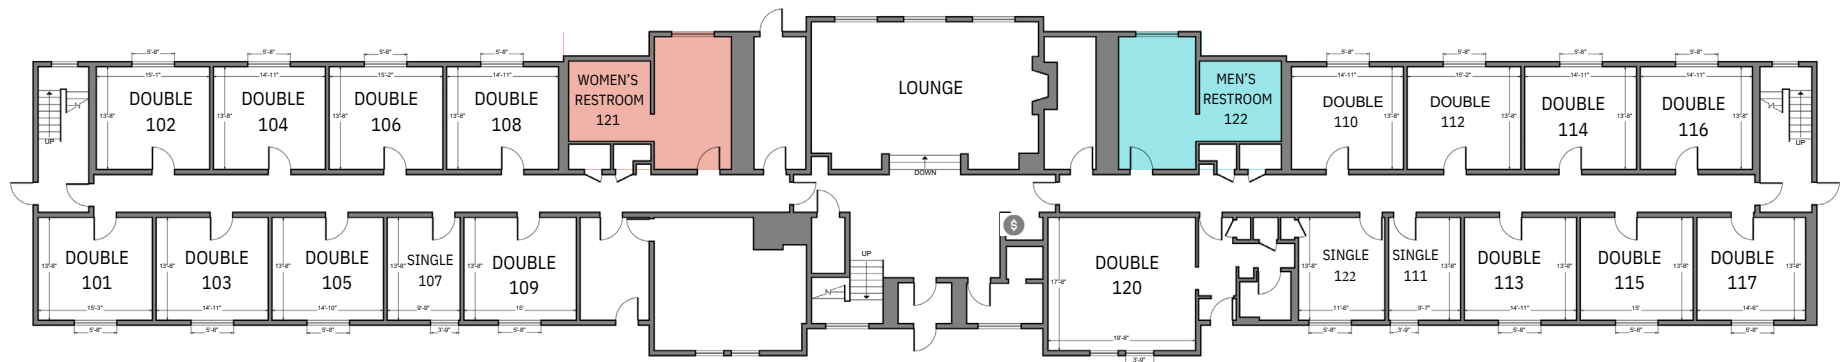

Lewis Residence Hall

Features

81 total residents

13 singles, 34 doubles

Lounge on first floor

FIRST FLOOR

Carpet in hallways

Laundry access in Gund Hall

No kitchen in building

No airconditioning

First-year student housing

- Men's Restroom
- Women's Restroom
- Vending Machine

Lewis Residence Hall

Features

80 total residents

12 singles, 34 doubles