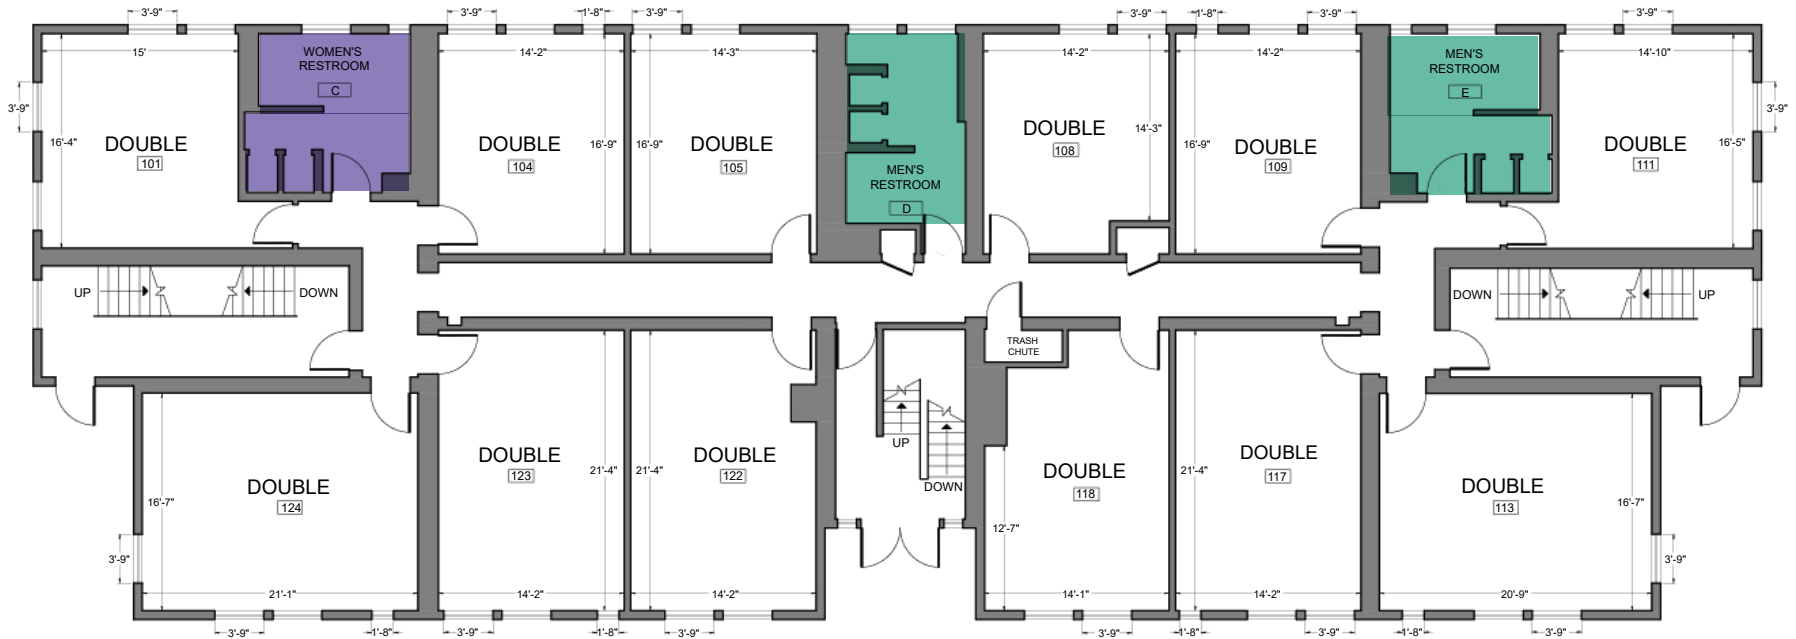

Carpet

Laundry access in Manning Hall

Single-occupancy bathroom on third floor

GROUND FLOOR

- = MEN'S RESTROOM
- = WOMEN'S RESTROOM
- = SINGLE OCCUPANT RESTROOM

Hanna Residence Hall

Features

68 total residents

34 doubles

Lounges on ground floor and third floor

No air conditioning

No kitchen

Single-occupancy restroom on ground floor

Carpet

Laundry access in Manning Hall

Single-occupancy bathroom on third floor

FIRST FLOOR

Hanna Residence Hall

Features

68 total residents

34 doubles

Lounges on ground floor and third floor

No air conditioning

No kitchen