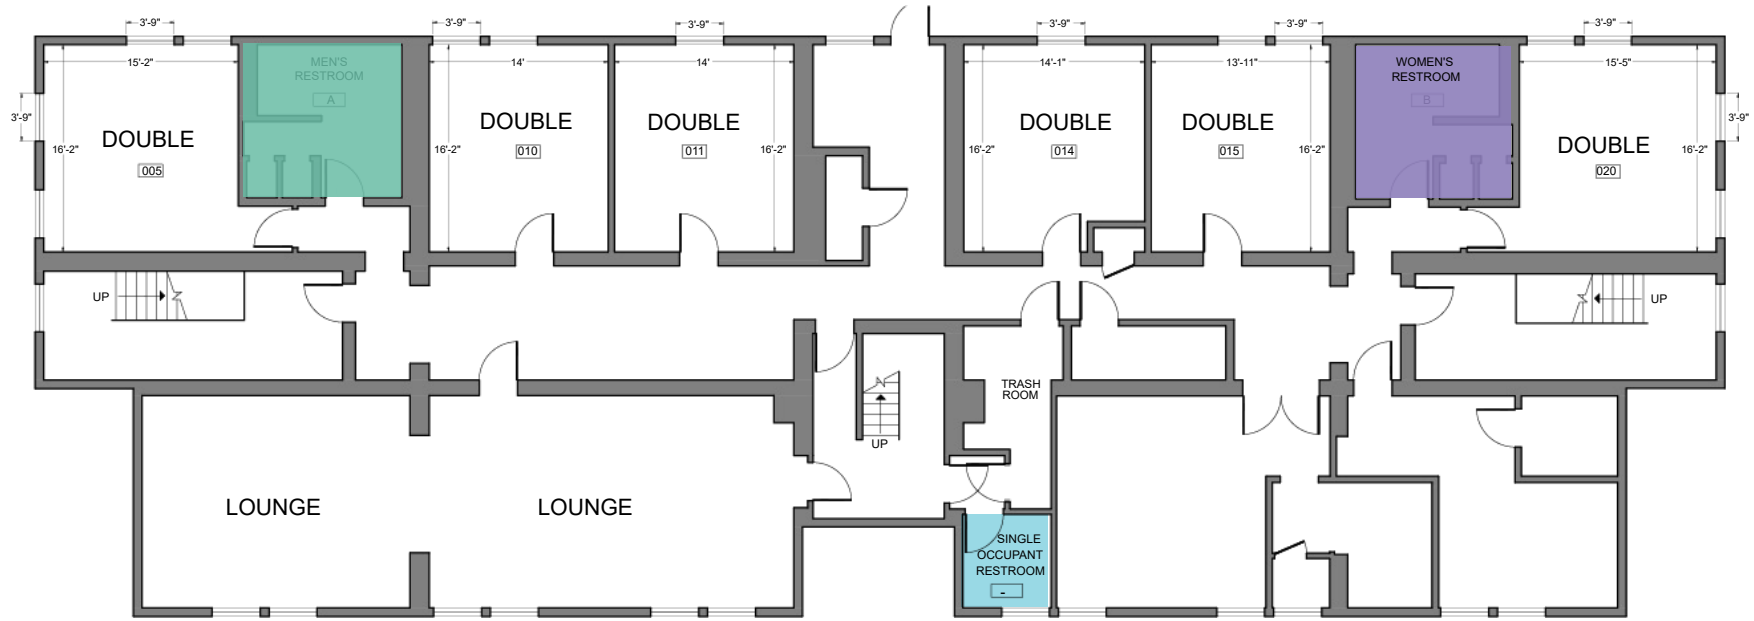

Hanna Residence Hall

Features

68 total residents

34 doubles

Lounges on ground floor and third floor

No air conditioning

No kitchen

Single-occupancy restroom on ground floor

Carpet

Laundry access in Manning Hall

Single-occupancy bathroom on third floor

GROUND FLOOR

- = MEN'S RESTROOM
- = WOMEN'S RESTROOM
- = SINGLE OCCUPANT RESTROOM

Hanna Residence Hall

Features

68 total residents

34 doubles

Lounges on ground floor and third floor

No air conditioning

No kitchen

Single-occupancy restroom on ground floor

Carpet

Laundry access in Manning Hall

Single-occupancy bathroom on third floor