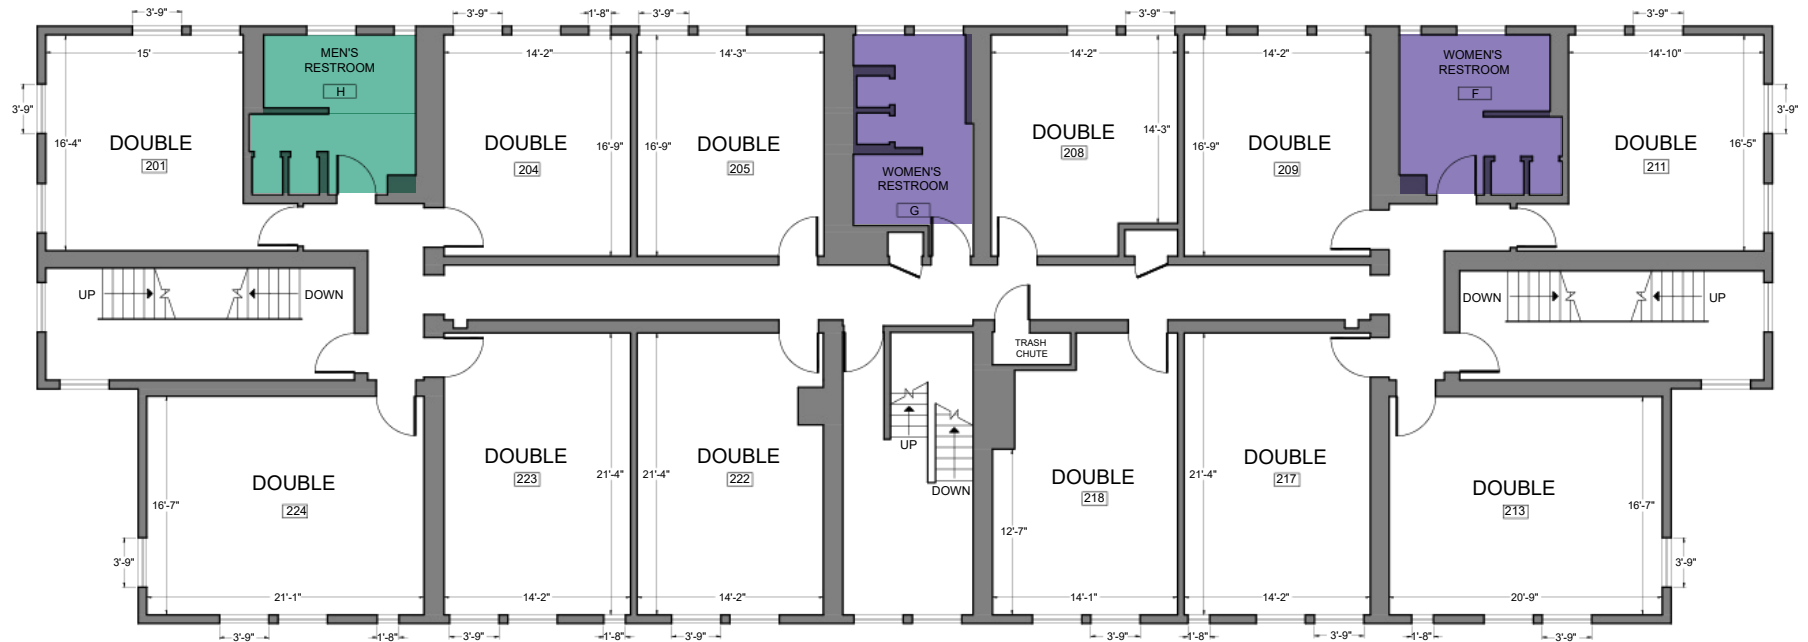

34 doubles

Lounges on ground floor and third floor

No air conditioning

No kitchen

Single-occupancy restroom on ground floor

Carpet

Laundry access in Manning Hall

Single-occupancy bathroom on third floor

FIRST FLOOR

Hanna Residence Hall

Features

68 total residents

34 doubles

Lounges on ground floor and third floor

No air conditioning

No kitchen

Single-occupancy restroom on ground floor

Carpet

Laundry access in Manning Hall

Single-occupancy bathroom on third floor

SECOND FLOOR

Hanna Residence Hall

Features

68 total residents