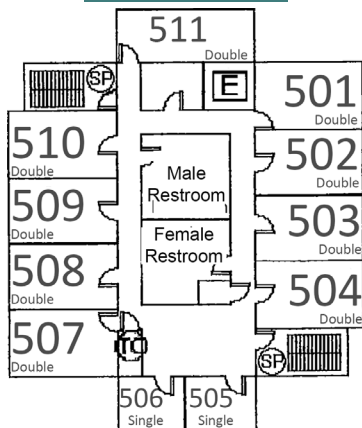

# Caples Residence Hall

FIRST FLOOR

SECOND FLOOR

THIRD FLOOR

FOURTH FLOOR

FIFTH FLOOR

SIXTH FLOOR

SEVENTH FLOOR

EIGHTH FLOOR

NINTH FLOOR

## Features

148 total residents

48 singles, 50 doubles

Suite-style housing on floors 2, 4, 5, 8 and 9

Block walls

No carpet in rooms

Carpeted hallways

Air conditioning

Full kitchen on first floor

Laundry in basement

Elevator to all floors