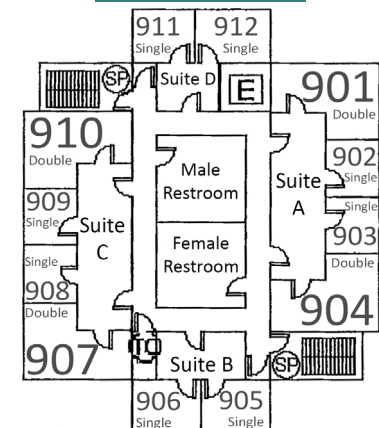

# Caples Residence Hall

FIRST FLOOR

SECOND FLOOR

THIRD FLOOR

FOURTH FLOOR

FIFTH FLOOR

SIXTH FLOOR

SEVENTH FLOOR

EIGHTH FLOOR

NINTH FLOOR

## Features

148 total residents

48 singles, 50 doubles

Suite-style housing on floors 2, 4, 5, 8 and 9

Block walls

No carpet in rooms

Carpeted hallways

Air conditioning

Full kitchen on first floor

Laundry in basement

Elevator to all floors