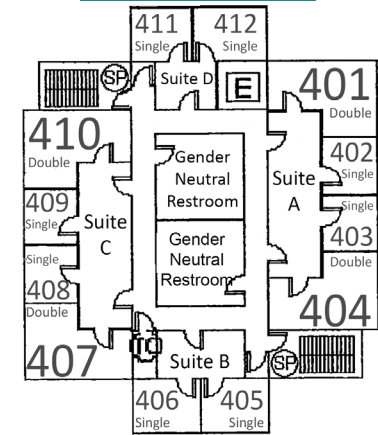

# Caples Residence Hall

FIRST FLOOR

SECOND FLOOR

THIRD FLOOR

FOURTH FLOOR

FIFTH FLOOR

SIXTH FLOOR

SEVENTH FLOOR

EIGHTH FLOOR

NINTH FLOOR

## Features

148 total residents

48 singles, 50 doubles

Suite-style housing on floors 2, 4, 5, 8 and 9

Block walls

No carpet in rooms

Carpeted hallways

Air conditioning

Full kitchen on first floor

Laundry in basement

Elevator to all floors