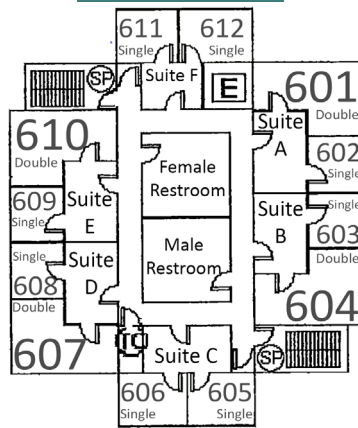

# Caples Residence Hall

FIRST FLOOR

SECOND FLOOR

THIRD FLOOR

FOURTH FLOOR

FIFTH FLOOR

SIXTH FLOOR

SEVENTH FLOOR

EIGHTH FLOOR

NINTH FLOOR

## Features

148 total residents

48 singles, 50 doubles

Suite-style housing on floors 2, 4, 5, 8 and 9

Block walls

No carpet in rooms

Carpeted hallways

Air conditioning

Full kitchen on first floor

Laundry in basement

Elevator to all floors