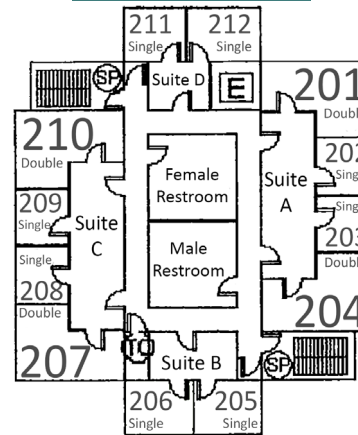

# Caples Residence Hall

FIRST FLOOR

SECOND FLOOR

THIRD FLOOR

FOURTH FLOOR

FIFTH FLOOR

SIXTH FLOOR

SEVENTH FLOOR

EIGHTH FLOOR

NINTH FLOOR

## Features

148 total residents

48 singles, 50 doubles

Suite-style housing on floors 2, 4, 5, 8 and 9

Block walls

No carpet in rooms

Carpeted hallways

Air conditioning

Full kitchen on first floor

Laundry in basement

Elevator to all floors