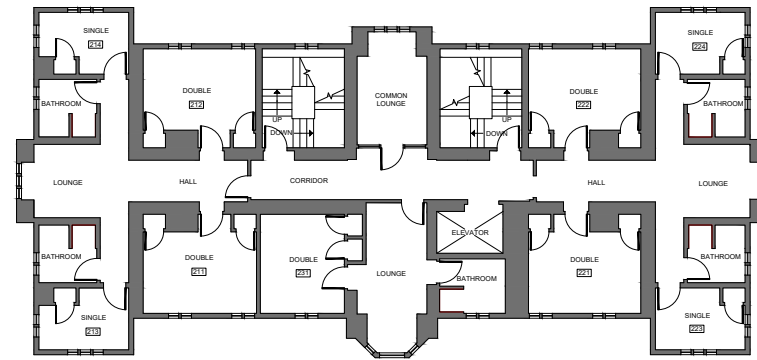

## Features

40 total residents  
10 singles, 10 doubles

Suite-style housing with  
common living areas

Laundry in basement

Elevator

Full kitchen on first floor

Air Conditioning

### LOWER LEVEL

### SECOND FLOOR

### FIRST FLOOR