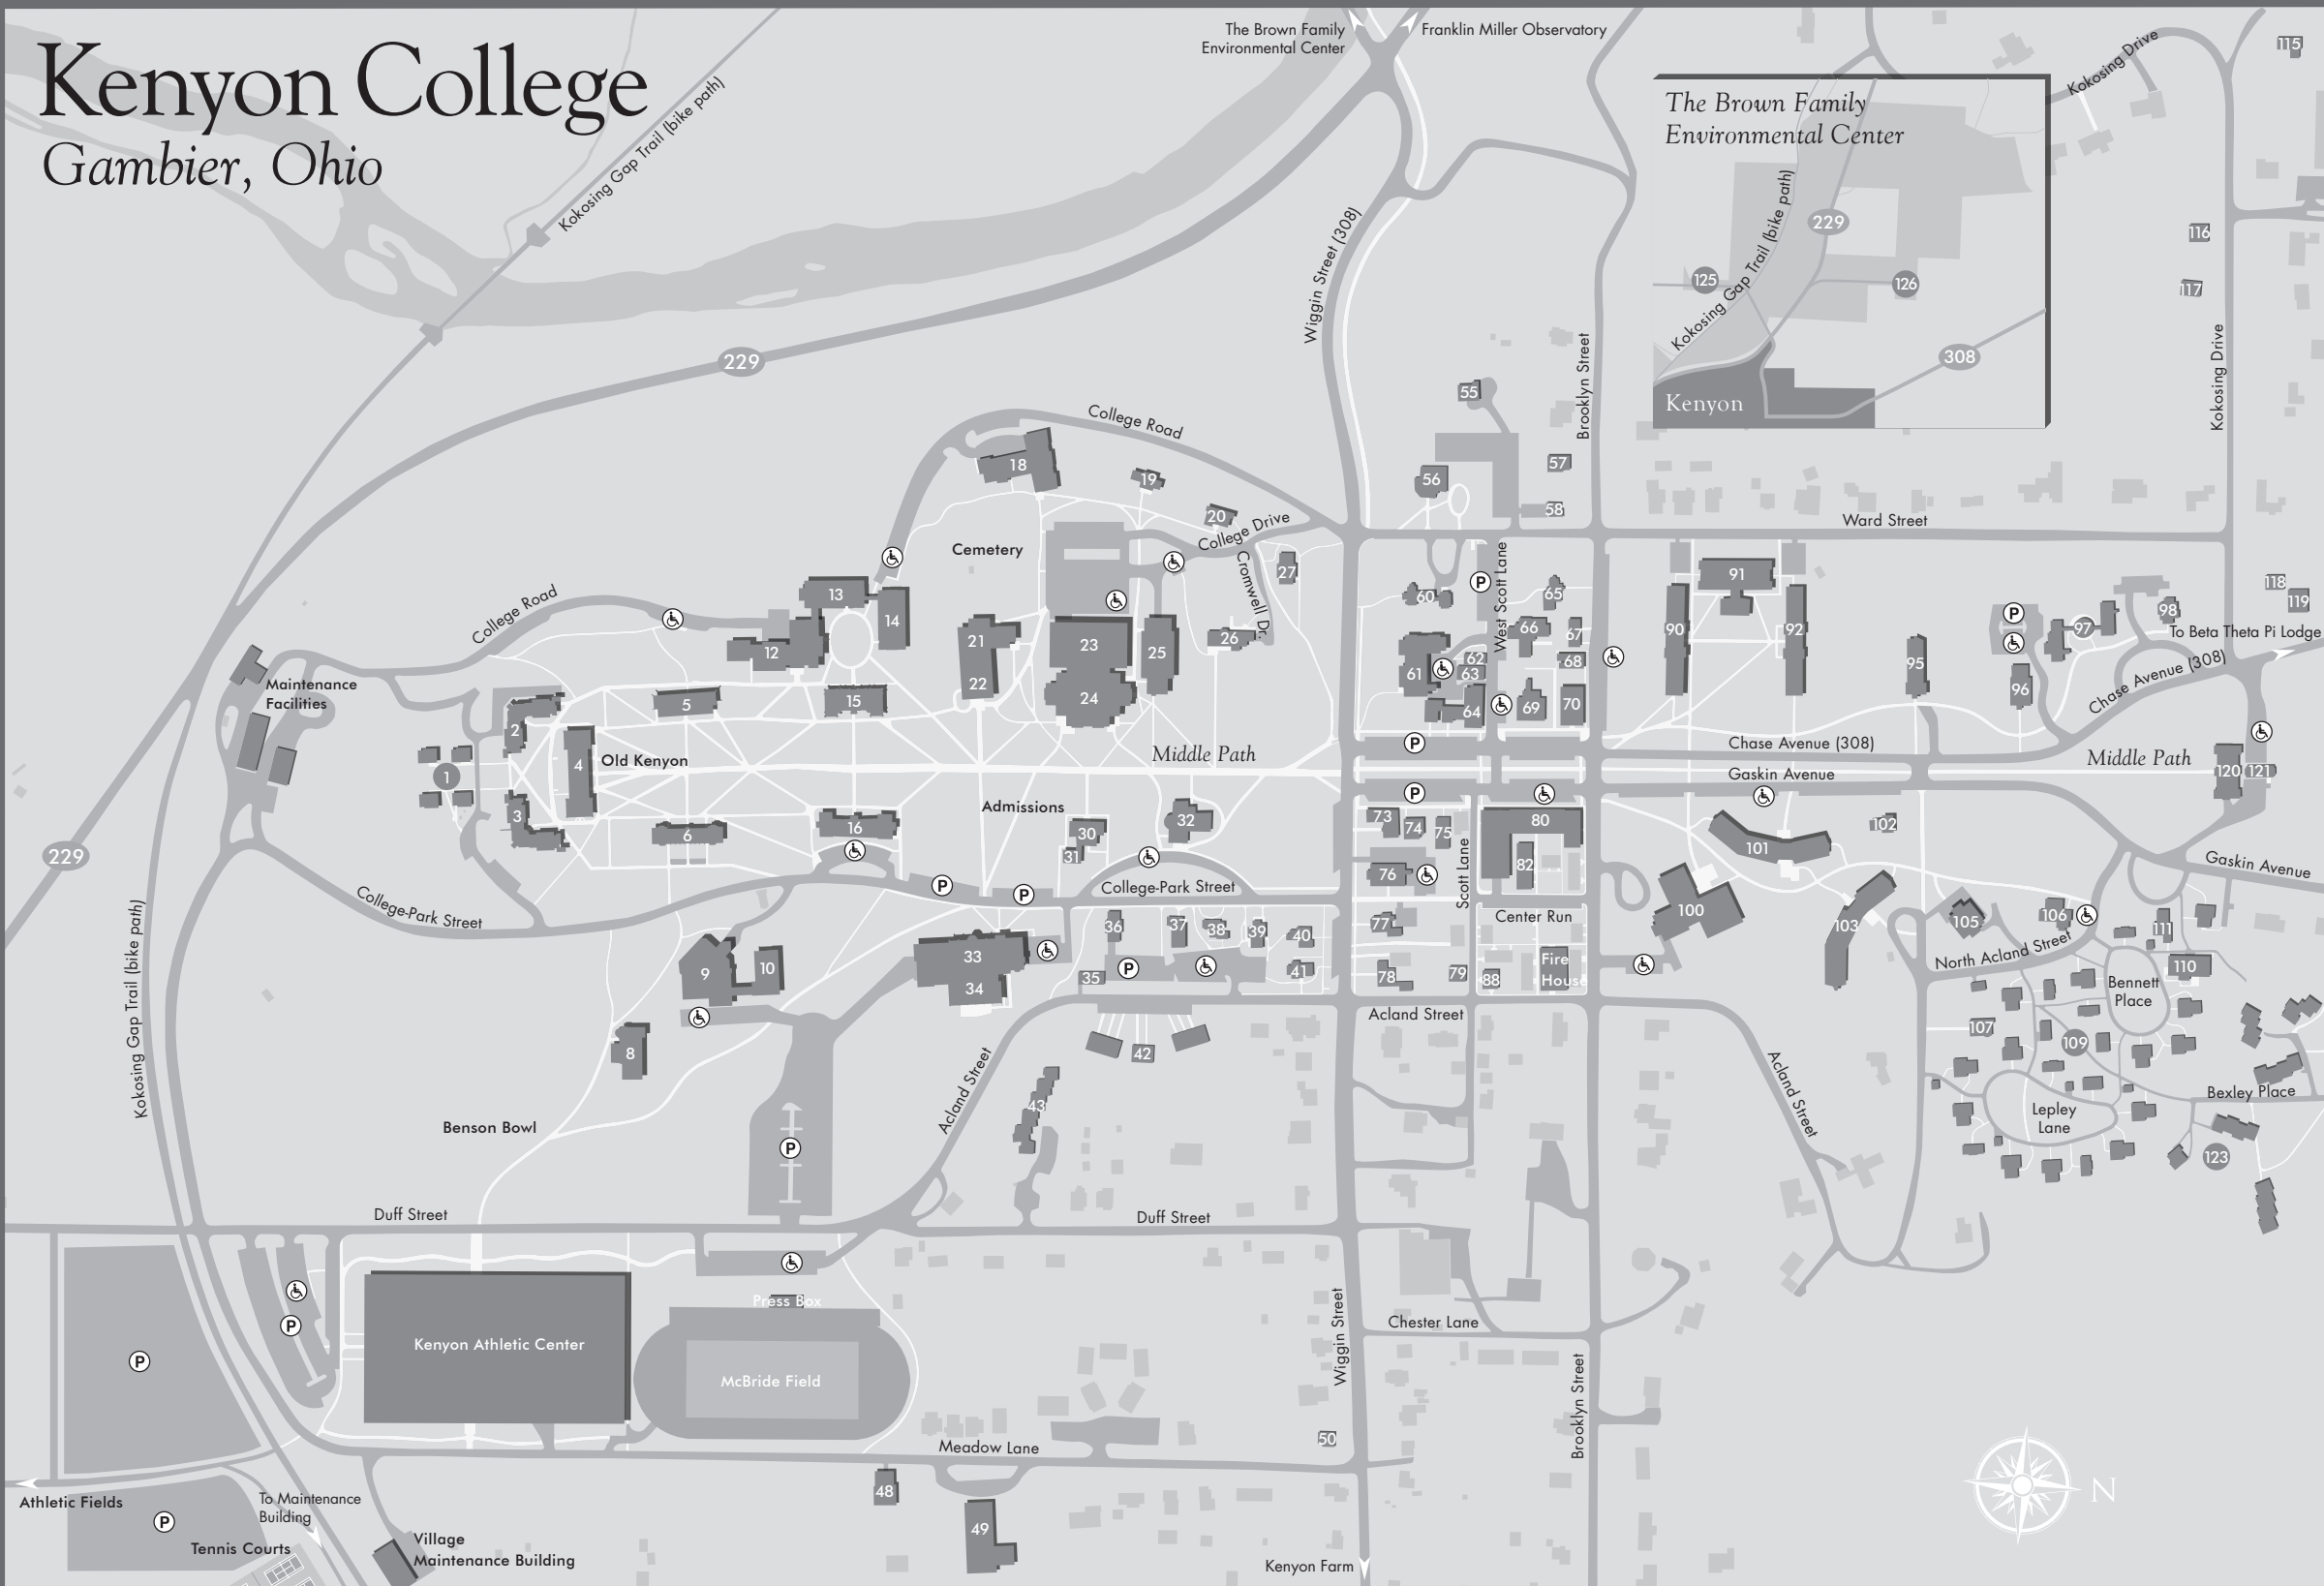

Kenyon College

Gambier, Ohio

Directory - Alphabetical

- Acland House, 41
- Acland Street Apartments, 42
- Admissions (Ransom Hall), 30
- Allen House, 107
- Alpha Delta Phi, 118
- Ascension Hall, 16
- Bailey House, 20
- Bexley Hall, 120
- Black Box Theater, 70
- Bolton Dance Studio, 8
- Bolton Theater, 9
- Bookstore, 80
- Brown Family Environmental Center, 125
- Bushnell Hall, 3
- Business Services, 66
- Campus Auto & Fuel, 68
- Campus Safety, 63
- Caples Residence, 105
- Career Development, 100
- Chalmers Library, 23
- Church of The Holy Spirit, 32
- Colburn Hall, 121
- College Relations Center, 64
- Craft Center, 111
- Cromwell Cottage, 26
- Crozier Center, 77
- Davis House, 58
- Dean of Students, 100
- Delta Kappa Epsilon, 116
- Delta Tau Delta, 117
- Dempsey Hall, 34
- Eaton Center, 97
- Edelstein House (Financial Aid), 36
- Edwards House, 74
- Farr Hall, 80
- Financial Aid (Edelstein House), 36
- Finn House (Cheever Room), 60
- Fischman Wing (and Higley Hall), 12
- Franklin Miller Observatory, 126
- Gambier Childcare Center, 48
- Gambier Community Center, 49
- Gambier Deli, 80
- Gambier House, 78
- Ganter Price Hall, 119
- Gund Commons, 100
- Gund Hall, 91
- Gund Gallery, 25
- Hanna Hall, 5
- Hayes Hall, 14
- Head Quarters, 79
- Health and Counseling Center, 66
- Higley Hall (and Fischman Wing), 12
- Hill Theater (Shaffer Speech Building), 10
- Hoehn-Saric House, 96
- Horn Gallery, 35
- Horvitz Hall, 18
- Horwitz House, 38
- Housing, 100
- Kenyon Inn, 61
- Leonard Hall, 6
- Lentz House, 27
- Lewis Hall, 90
- Manning Hall, 2
- Mather Residence, 103
- Mayer Center, 110
- McBride Residence, 101
- Morgan Apartments, 43
- New Apartments, 123
- North Campus Apartments, 109
- Norton Hall, 92
- O'Connor House, 39
- Observatory, 126
- Old Kenyon, 4
- Olin Library, 24
- Palme House, 56
- Parish House, 57
- Peirce Hall, 33
- Peoples Bank, 76
- Phi Kappa Sigma, 50
- Post Office, 69
- Psi Upsilon, 115
- Ralston House, 55
- Ransom Hall (Admissions), 30
- Registrar, Academic Advising, 74
- Rosse Hall, 22
- Rothenberg Hillel House, 67
- Samuel Mather Hall, 15
- Seitz House, 40
- Shaffer Speech Building (Hill Theater), 10
- Snowden Multicultural Center, 98
- Sparrow House (Office of Communications), 106
- Stephens Hall, 31
- Storer Hall (Brandi Recital Hall), 21
- Sunset Cottage, 19
- Taft Cottages, 1
- Timberlake House, 37
- Tomsich Hall, 13
- Treleaven House, 65
- Village Inn, 75
- Village Market, 80
- Watson Hall, 95
- Weather Vane, 62
- Weaver Cottage, 102
- Wiggin Street Coffee, 73
- Wilson Apartments, 88