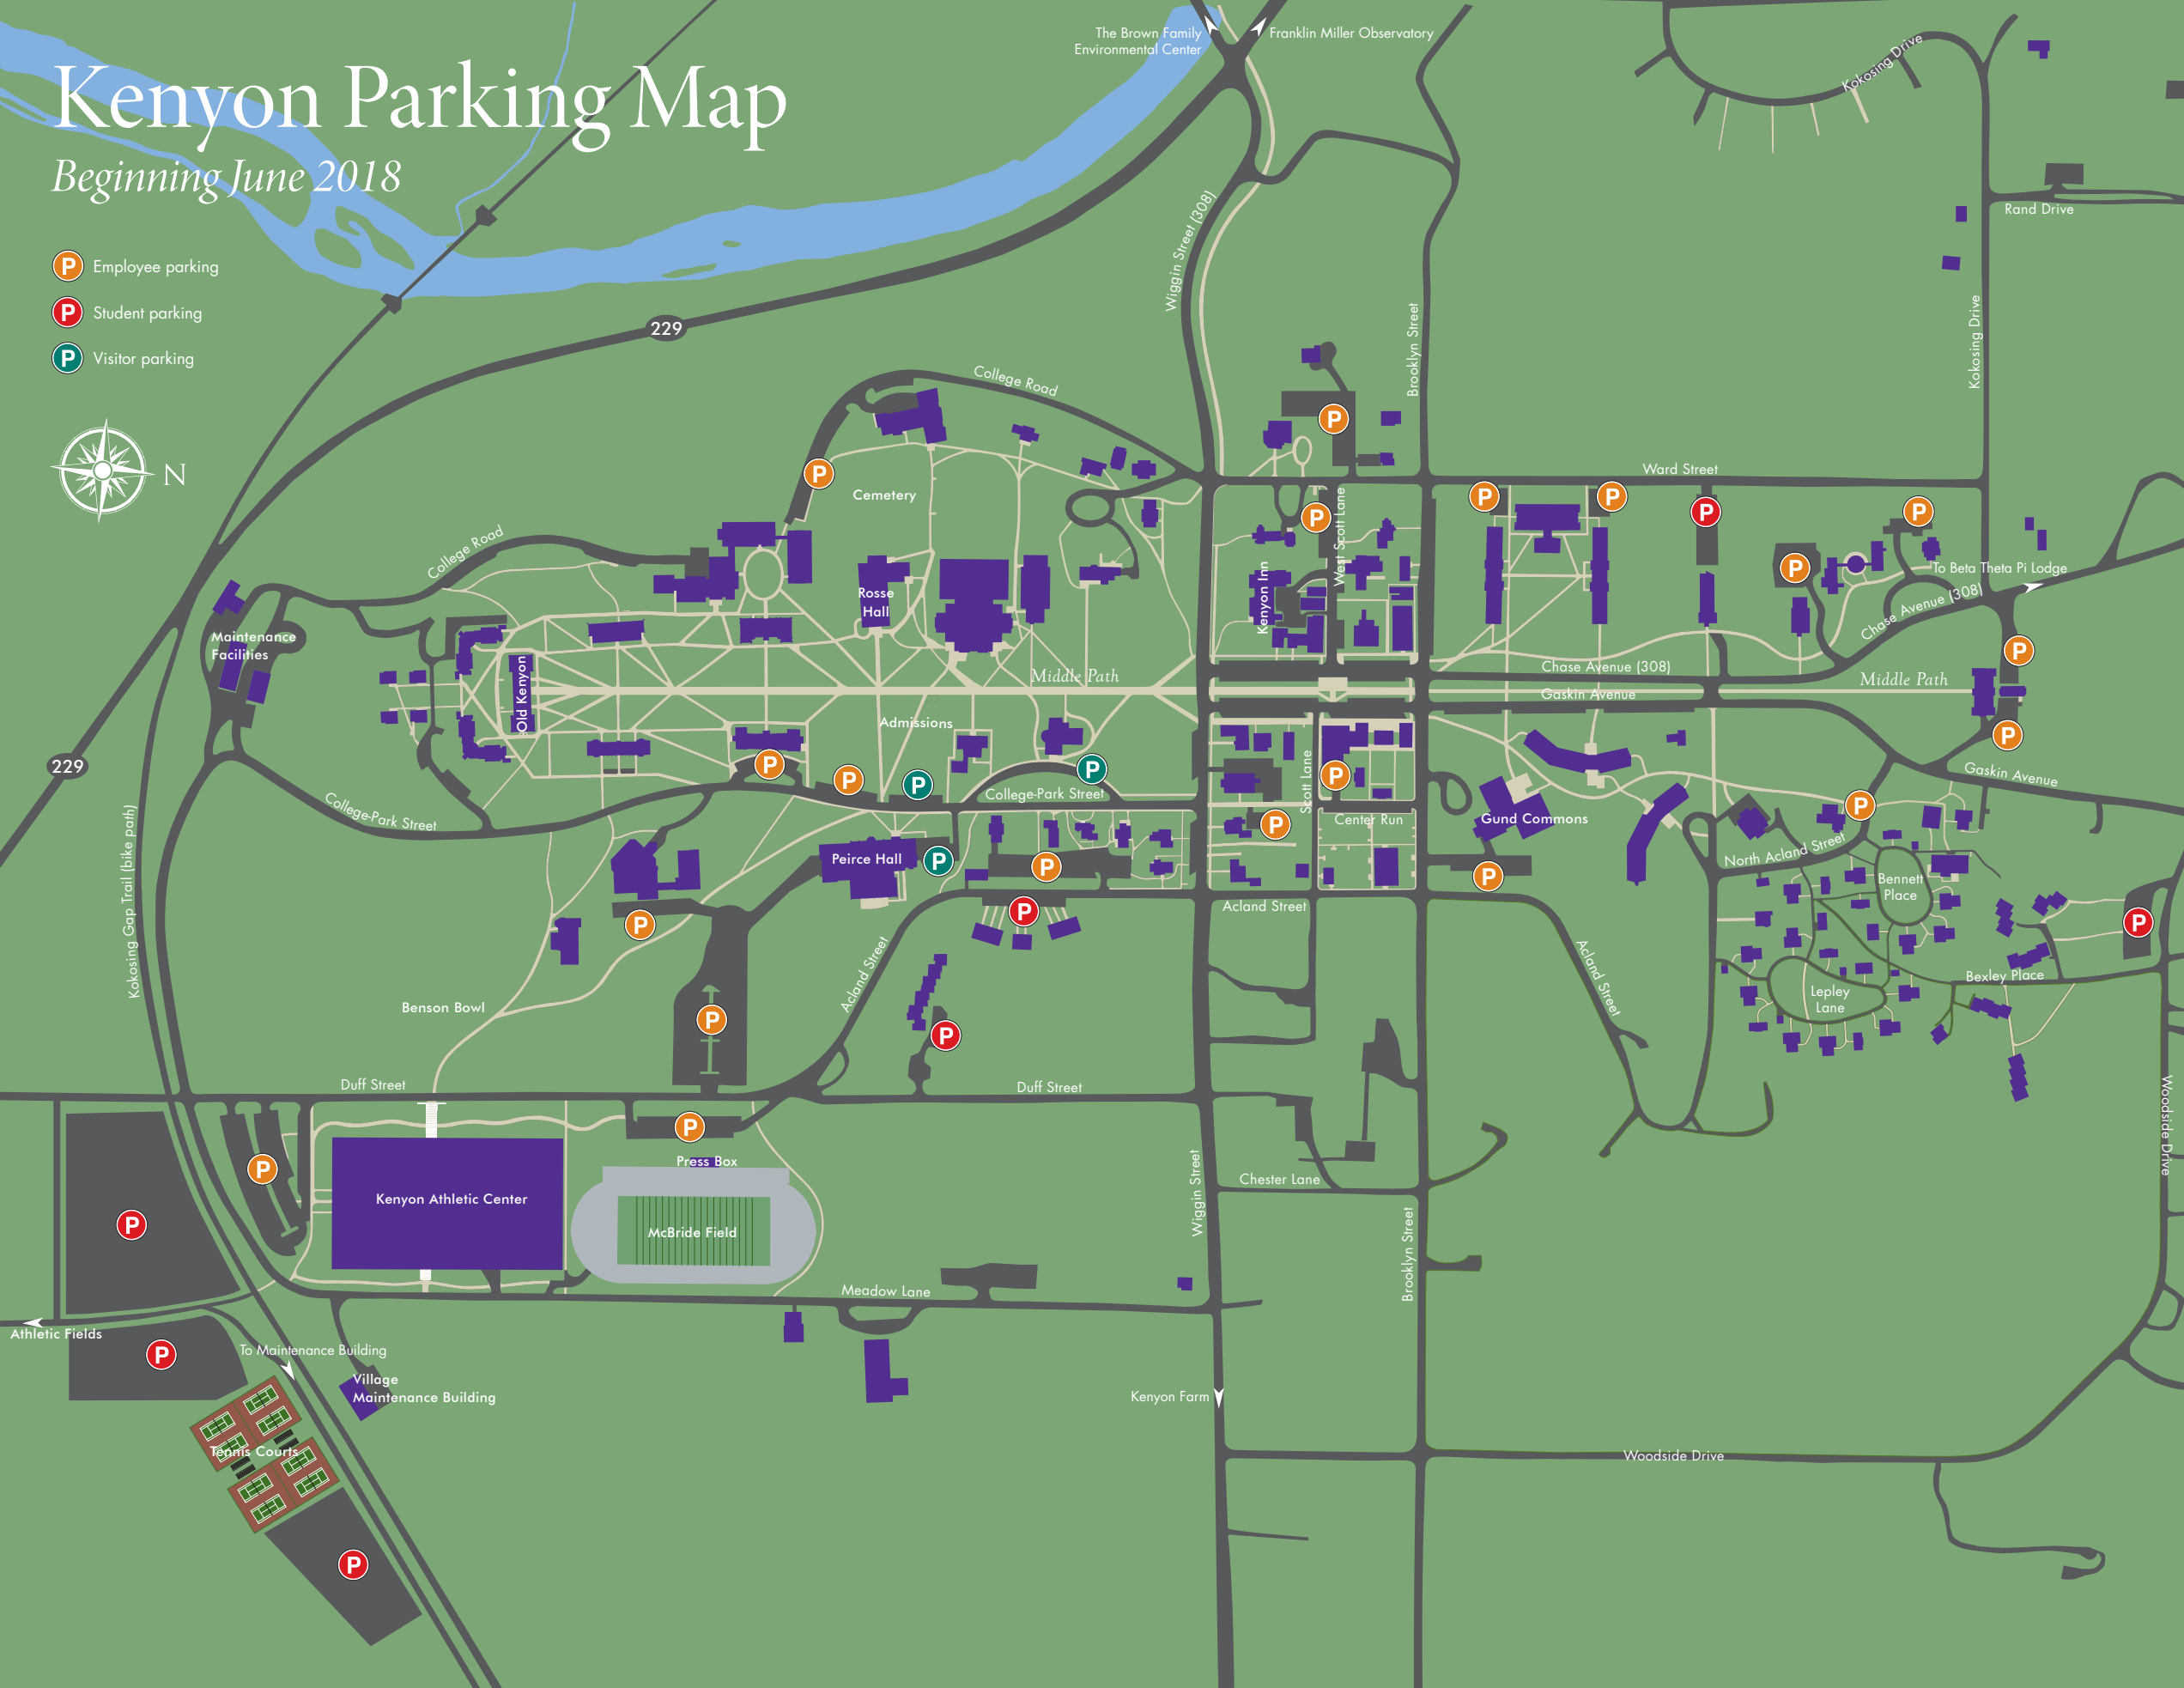

Kenyon Parking Map

Beginning June 2018

- Employee parking
- Student parking
- Visitor parking

229

229

229

Kokosing Gap Trail (bike path)

Athletic Fields

Tennis Courts

Village Maintenance Building

Kenyon Athletic Center

Press Box

McBride Field

Meadow Lane

Duff Street

Duff Street

Benson Bowl

Acland Street

Acland Street

Acland Street

College-Park Street

College-Park Street

Gaskin Avenue

Admissions

Middle Path

Chase Avenue (308)

Middle Path

Cemetery

College Road

College Road

Kenyon Inn

Wiggin Street (308)

Brooklyn Street

Ward Street

Kokosing Drive

Rand Drive

Kokosing Drive

Chase Avenue (308)

Chase Avenue (308)

Gaskin Avenue

North Acland Street

Bennett Place

Bexley Place

Lepley Lane

Woodside Drive

Chester Lane

Wiggin Street

Brooklyn Street

Kenyon Farm

Woodside Drive

The Brown Family Environmental Center

Franklin Miller Observatory

To Beta Theta Pi Lodge